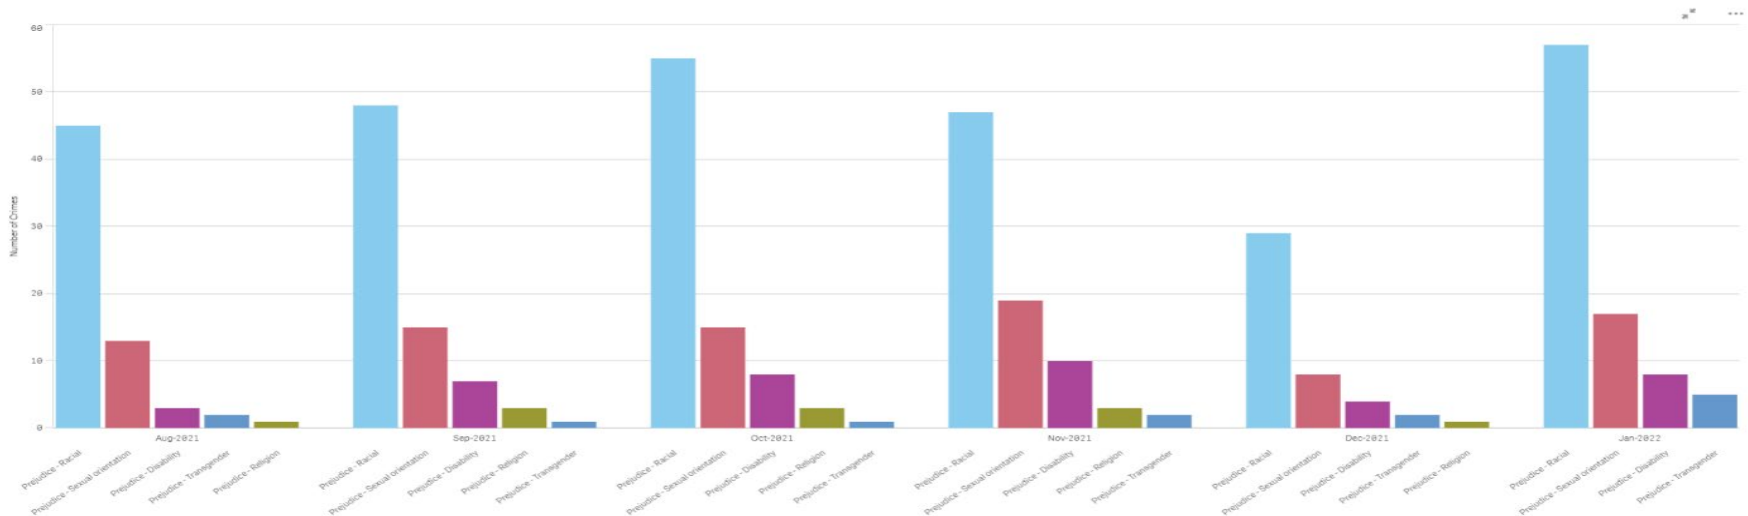

Performance – Hate Crime overview

Force

- Hate crime across the Force in January has returned to a post-Covid norm following an exceptional low in December 2021. 85 Hate crimes were reported in January 2022 across all strands except religion (versus an average of 66.2 over a 24-month period).
- Due to restrictions since the Covid pandemic, seasonal trends have been skewed, however racial and sexual orientation strands (strands with more notable volumes) are showing signs of returning to expected seasonal highs and lows.

Force Hate Crime (6 months to January 2022)

Amesbury CPT

	Number of Crimes	Change (n)	Change (%)
Total	40	-7	-14.9%
Prejudice – Racial	25	-12	-32.4%
Prejudice – Sexual orientation	13	4	44.4%
Prejudice - Disability	2	-3	-60.0%
Prejudice - Religion	0	-1	-100.0%
Prejudice - Transgender	0	-1	-100.0%

Year on year comparison February 2021 to January 2022 (note: an individual crime can be tagged with more than one prejudice type e.g. sexual orientation & transgender)